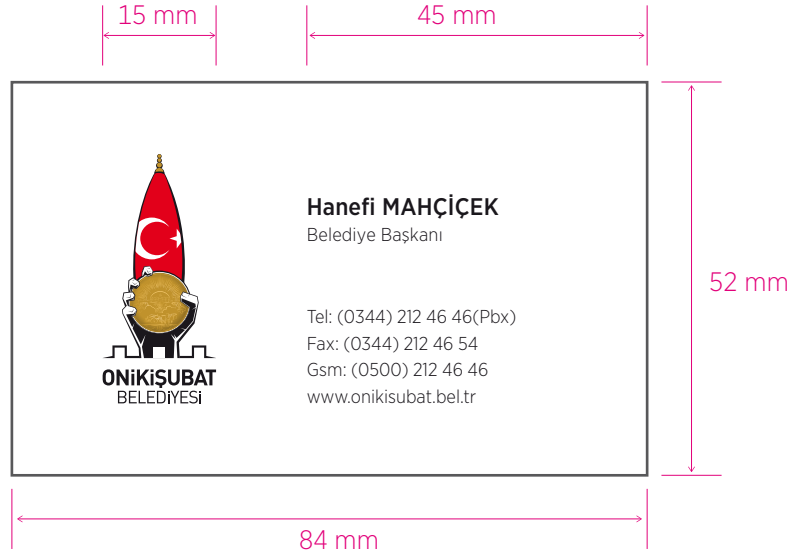

Kartvizit

İsim 9pt Gotham Narrow Medium

Ünvan 7pt Gotham Narrow Light

İletişim 7pt satır aralığı10pt Gotham Narrow Light